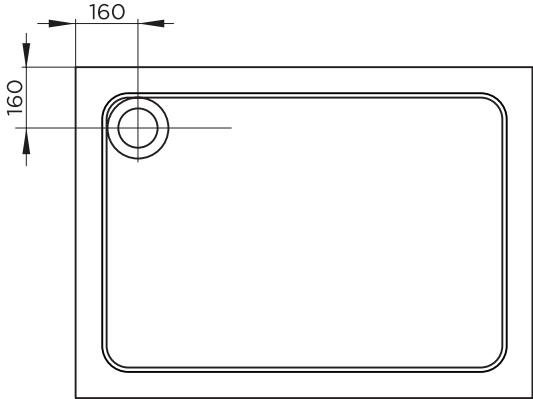

# 90mm SHOWER TRAY DRAWINGS

---

Slimline 45mm height (Tolerance +/- 5mm)  
ABS capped stone resin  
90mm waste  
Optional riser leg and panel pack  
Extensive range of sizes

---

Rectangle Tray

Square Tray

Quadrant Tray

Offset Quadrant Trays

right hand

left hand