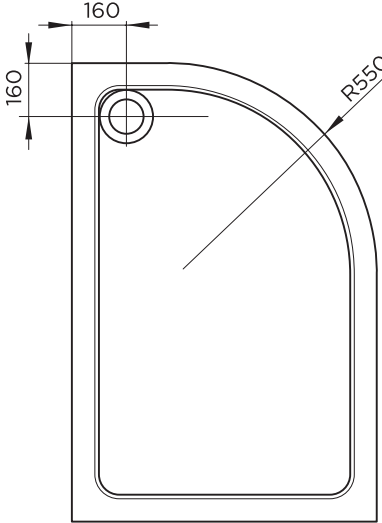

# 90mm SHOWER TRAY DRAWINGS

---

Slimline 45mm height (Tolerance +/- 5mm)  
ABS capped stone resin  
90mm waste  
Optional riser leg and panel pack  
Extensive range of sizes

---

Rectangle Tray

Square Tray

Quadrant Tray

Offset Quadrant Trays

right hand

left hand