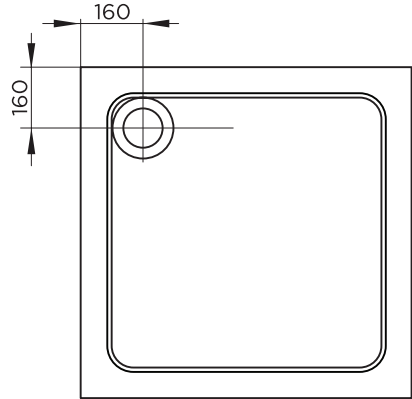

# 90mm SHOWER TRAY DRAWINGS

---

Slimline 45mm height (Tolerance +/- 5mm)  
ABS capped stone resin  
90mm waste  
Optional riser leg and panel pack  
Extensive range of sizes

---

Rectangle Tray

Square Tray

Quadrant Tray

Offset Quadrant Trays

right hand

left hand