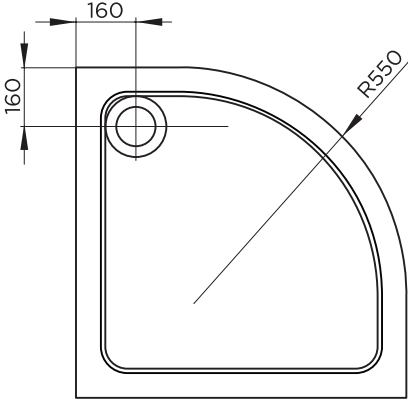

# 90mm SHOWER TRAY DRAWINGS

---

Slimline 45mm height (Tolerance +/- 5mm)  
ABS capped stone resin  
90mm waste  
Optional riser leg and panel pack  
Extensive range of sizes

---

Rectangle Tray

Square Tray

Quadrant Tray

Offset Quadrant Trays

right hand

left hand