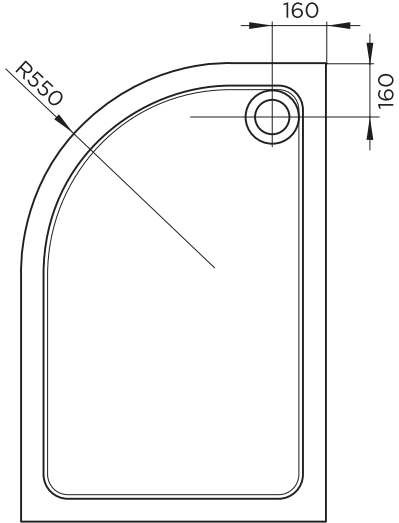

# 90mm SHOWER TRAY DRAWINGS

---

Slimline 45mm height (Tolerance +/- 5mm)  
ABS capped stone resin  
90mm waste  
Optional riser leg and panel pack  
Extensive range of sizes

---

Rectangle Tray

Square Tray

Quadrant Tray

Offset Quadrant Trays

right hand

left hand