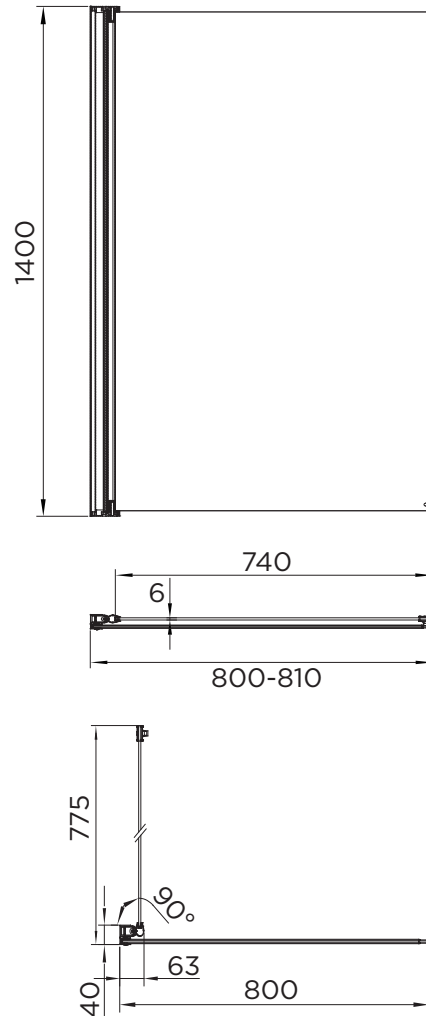

BATH SCREEN SPECIFICATION

venturi 6

SWIFTSEAL SINGLE BATH SCREEN

RANGE	VENTURI 6
PRODUCT	BATH SCREEN
CODE	AQ9359S
SIZE	800
PROFILE COLOUR	SILVER
GLASS THICKNESS	6mm
GLASS FINISH	CLEAR
GLASS TREATMENT	CLEAN & CLEAR™
HEIGHT	1400
ADJUSTMENT	800-810
GUARANTEE	LIFETIME*
GLASS BS EN	EN12150-1T
CE	YES/EN14428
PROFILE MATERIAL	ALUMINUM/6463#
HINGE MATERIAL	N/A
FIXED PANEL SIZE	N/A
MOVING PANEL SIZE	740
OPENING	INWARD/OUTWARD
PRODUCT HAND	UNIVERSAL
PRODUCT WEIGHT	19.5KG
PACKAGED DIMENSIONS	1480x8520x60
BARCODE	5031978045729

All measurements in mm and are nominal