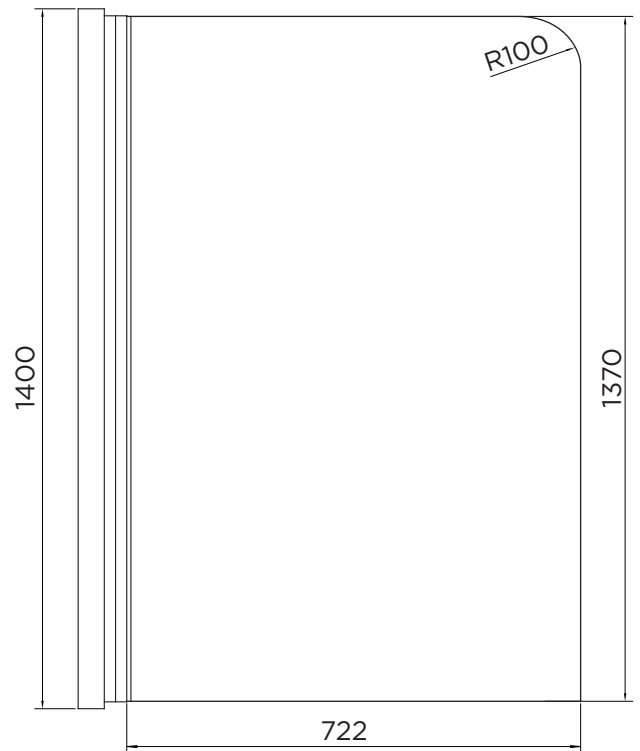

# BATH SCREEN SPECIFICATION

## venturi 6

### SINGLE BATH SCREEN

RANGE	VENTURI 6
PRODUCT	SINGLE BATH SCREEN
CODE	AQ9351S
SIZE	800
PROFILE COLOUR	SILVER
GLASS THICKNESS	6mm
GLASS FINISH	CLEAR
GLASS TREATMENT	CLEAN & CLEAR™
HEIGHT	1400
ADJUSTMENT	800-820
GUARANTEE	LIFETIME*
GLASS BS EN	EN12150-1T
CE	YES/EN14428
PROFILE MATERIAL	ALUMINUM/6463#
HINGE MATERIAL	ZINC ALLOY
FIXED PANEL SIZE	N/A
MOVING PANEL SIZE	722
OPENING	INWARD/OUTWARD
PRODUCT HAND	UNIVERSAL
PRODUCT WEIGHT	19KG
PACKAGED DIMENSIONS	1480x852x50
BARCODE	5031978044609

All measurements in mm and are nominal