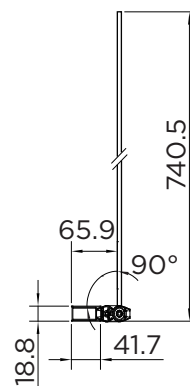

### SINGLE BATH SCREEN

RANGE	VENTURI 6
PRODUCT	SINGLE BATH SCREEN
CODE	AQ9351S
SIZE	800
PROFILE COLOUR	SILVER
GLASS THICKNESS	6mm
GLASS FINISH	CLEAR
GLASS TREATMENT	CLEAN & CLEAR™
HEIGHT	1400
ADJUSTMENT	800-820
GUARANTEE	LIFETIME*
GLASS BS EN	EN12150-1T
CE	YES/EN14428
PROFILE MATERIAL	ALUMINUM/6463#
HINGE MATERIAL	ZINC ALLOY
FIXED PANEL SIZE	N/A
MOVING PANEL SIZE	722
OPENING	INWARD/OUTWARD
PRODUCT HAND	UNIVERSAL
PRODUCT WEIGHT	19KG
PACKAGED DIMENSIONS	1480x852x50
BARCODE	5031978044609

All measurements in mm and are nominal