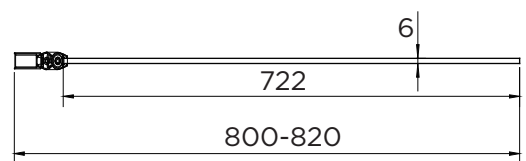

### SINGLE BATH SCREEN

RANGE	VENTURI 6
PRODUCT	SINGLE BATH SCREEN
CODE	AQ9351S
SIZE	800
PROFILE COLOUR	SILVER
GLASS THICKNESS	6mm
GLASS FINISH	CLEAR
GLASS TREATMENT	CLEAN & CLEAR™
HEIGHT	1400
ADJUSTMENT	800-820
GUARANTEE	LIFETIME*
GLASS BS EN	EN12150-1T
CE	YES/EN14428
PROFILE MATERIAL	ALUMINUM/6463#
HINGE MATERIAL	ZINC ALLOY
FIXED PANEL SIZE	N/A
MOVING PANEL SIZE	722
OPENING	INWARD/OUTWARD
PRODUCT HAND	UNIVERSAL
PRODUCT WEIGHT	19KG
PACKAGED DIMENSIONS	1480x852x50
BARCODE	5031978044609

All measurements in mm and are nominal