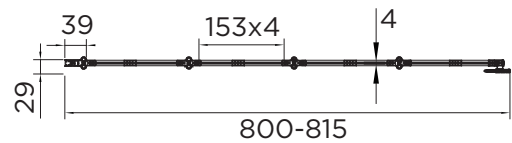

BATH SCREEN SPECIFICATION

venturi 6

4 FOLD BATH SCREEN

RANGE	VENTURI 6
PRODUCT	BATH SCREEN
CODE	AQ9350S
SIZE	800
PROFILE COLOUR	SILVER
GLASS THICKNESS	4mm
GLASS FINISH	CLEAR
GLASS TREATMENT	CLEAN & CLEAR™
HEIGHT	1400
ADJUSTMENT	800-815
GUARANTEE	LIFETIME*
GLASS BS EN	EN12150-1T
CE	YES/EN14428
PROFILE MATERIAL	ALUMINUM/6463#
HINGE MATERIAL	NYLON
FIXED PANEL SIZE	N/A
MOVING PANEL SIZE	153
OPENING	INWARD
PRODUCT HAND	UNIVERSAL
PRODUCT WEIGHT	14KG
PACKAGED DIMENSIONS	1480x260x110
BARCODE	5031978044593

All measurements in mm and are nominal