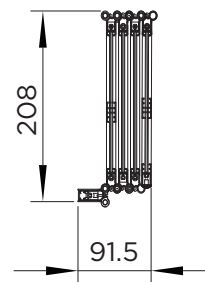

BATH SCREEN SPECIFICATION

venturi 6

4 FOLD BATH SCREEN

RANGE	VENTURI 6
PRODUCT	BATH SCREEN
CODE	AQ9350S
SIZE	800
PROFILE COLOUR	SILVER
GLASS THICKNESS	4mm
GLASS FINISH	CLEAR
GLASS TREATMENT	CLEAN & CLEAR™
HEIGHT	1400
ADJUSTMENT	800-815
GUARANTEE	LIFETIME*
GLASS BS EN	EN12150-1T
CE	YES/EN14428
PROFILE MATERIAL	ALUMINUM/6463#
HINGE MATERIAL	NYLON
FIXED PANEL SIZE	N/A
MOVING PANEL SIZE	153
OPENING	INWARD
PRODUCT HAND	UNIVERSAL
PRODUCT WEIGHT	14KG
PACKAGED DIMENSIONS	1480x260x110
BARCODE	5031978044593

All measurements in mm and are nominal