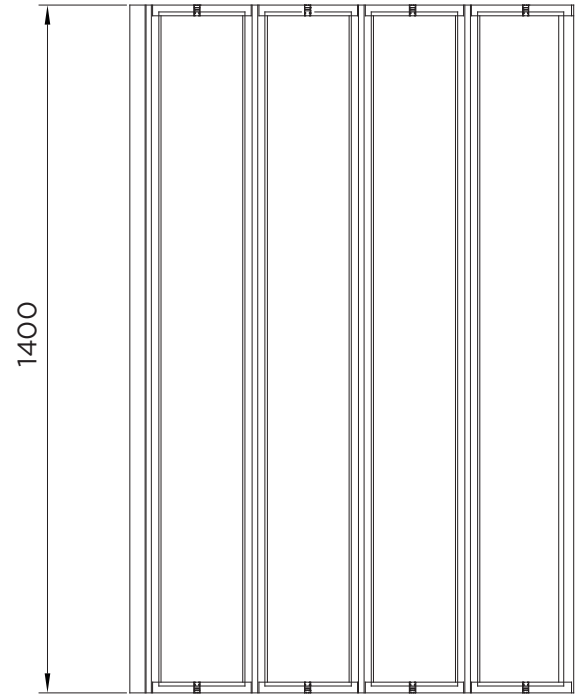

BATH SCREEN SPECIFICATION

venturi 6

4 FOLD BATH SCREEN

RANGE	VENTURI 6
PRODUCT	BATH SCREEN
CODE	AQ9350S
SIZE	800
PROFILE COLOUR	SILVER
GLASS THICKNESS	4mm
GLASS FINISH	CLEAR
GLASS TREATMENT	CLEAN & CLEAR™
HEIGHT	1400
ADJUSTMENT	800-815
GUARANTEE	LIFETIME*
GLASS BS EN	EN12150-1T
CE	YES/EN14428
PROFILE MATERIAL	ALUMINUM/6463#
HINGE MATERIAL	NYLON
FIXED PANEL SIZE	N/A
MOVING PANEL SIZE	153
OPENING	INWARD
PRODUCT HAND	UNIVERSAL
PRODUCT WEIGHT	14KG
PACKAGED DIMENSIONS	1480x260x110
BARCODE	5031978044593

All measurements in mm and are nominal