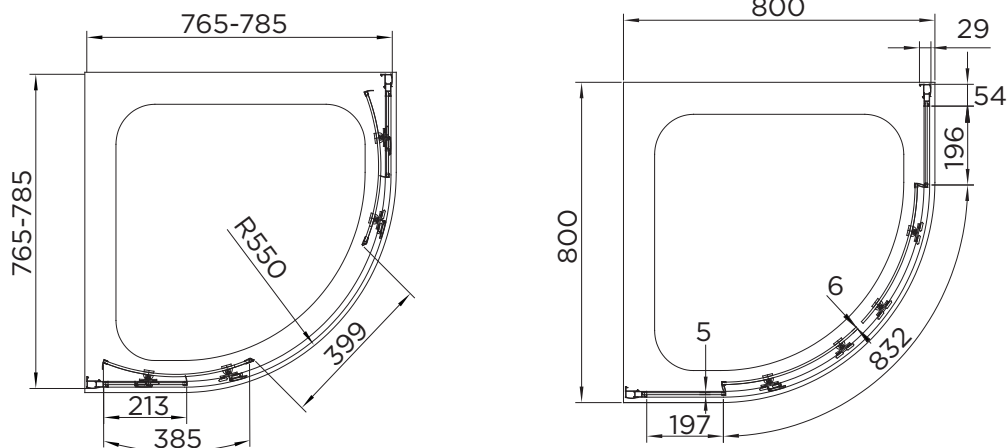

SPECIFICATION

venturi 6

DOUBLE DOOR QUADRANT

RANGE	VENTURI 6
PRODUCT	DOUBLE DOOR QUAD
CODE	AQ9301S
SIZE	800
PROFILE COLOUR	SILVER
GLASS THICKNESS	6mm
GLASS FINISH	CLEAR
GLASS TREATMENT	CLEAN & CLEAR™
HEIGHT	1900
ADJUSTMENT IN RECESS	765-785
ADJUSTMENT WITH SIDE PANEL	N/A
OPTIONAL SIDE PANEL	N/A
APERTURE	399
GUARANTEE	LIFETIME
GLASS BS EN	EN12150-1T
CE	YES/EN14428
PROFILE MATERIAL	ALUMINUM/6463#
HANDLE MATERIAL	STAINLESS STEEL
ROLLER MATERIAL	ZINC ALLOY/ABS CHROME
QUICK RELEASE ROLLERS	YES
FIXED PANEL SIZE	213
MOVING PANEL SIZE	385
PRODUCT HAND	UNIVERSAL
PRODUCT WEIGHT	KG
PACKAGED DIMENSIONS	1990x589x201
BARCODE	5031978044289

Optional Cover Strips available

*All shower enclosures carry a Lifetime Guarantee when fitted with an Aquadart shower tray, a 10 year Guarantee will be given when fitted with any other manufacturer's tray.

To register your Guarantee visit: www.aquadart.co.uk | Spare Parts available at: www.aprilaquadartspares.co.uk

All measurements in mm and are nominal