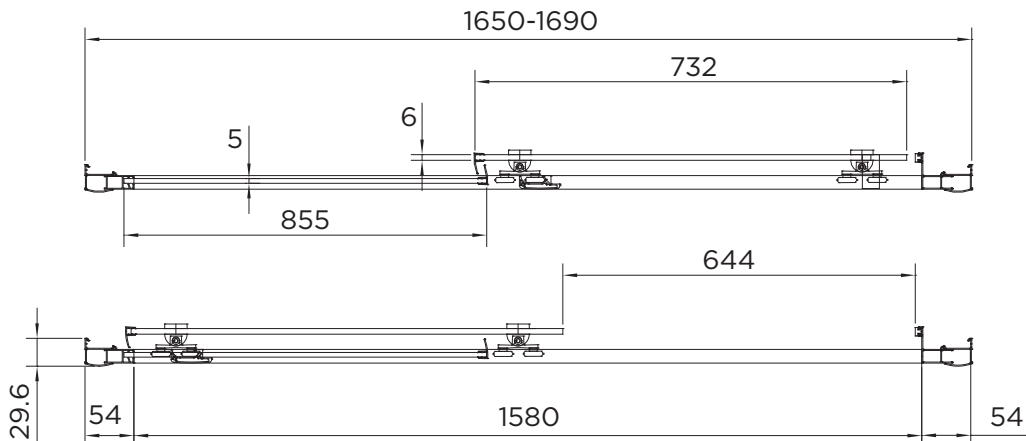

SPECIFICATION

venturi 6

SLIDING DOOR

RANGE	VENTURI 6
PRODUCT	SLIDING DOOR
CODE	AQ9322S
SIZE	1700
PROFILE COLOUR	SILVER
GLASS THICKNESS	6mm
GLASS FINISH	CLEAR
GLASS TREATMENT	CLEAN & CLEAR™
HEIGHT	1900
ADJUSTMENT IN RECESS	1650-1690
ADJUSTMENT WITH SIDE PANEL	1657-1697
OPTIONAL SIDE PANEL	YES
APERTURE	644
GUARANTEE	LIFETIME
GLASS BS EN	EN12150-1T
CE	YES/EN14428
PROFILE MATERIAL	ALUMINUM/6463#
HANDLE MATERIAL	STAINLESS STEEL
ROLLER MATERIAL	ZINC ALLOY/ABS CHROME
QUICK RELEASE ROLLERS	YES
FIXED PANEL SIZE	855
MOVING PANEL SIZE	732
PRODUCT HAND	UNIVERSAL
PRODUCT WEIGHT	47.5KG
PACKAGED DIMENSIONS	1980x920x118
BARCODE	5031978044432

Optional Cover Strips available

*All shower enclosures carry a Lifetime Guarantee when fitted with an Aquadart shower tray, a 10 year Guarantee will be given when fitted with any other manufacturer's tray.

To register your Guarantee visit: www.aquadart.co.uk | Spare Parts available at: www.aprilaquadartspares.co.uk

All measurements in mm and are nominal