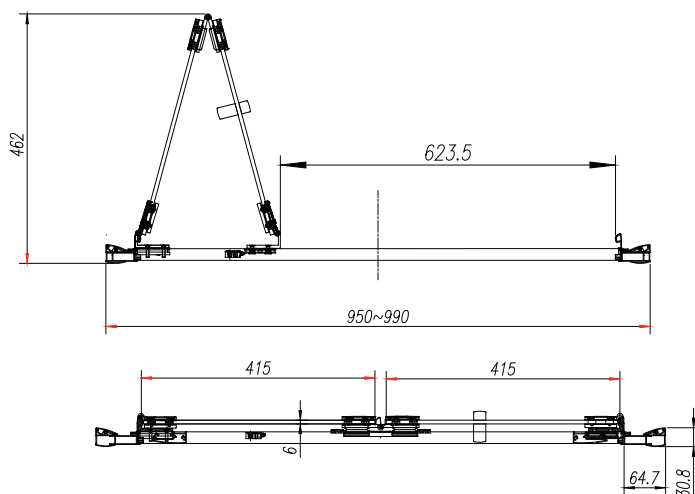

SPECIFICATION

venturi 6 BIFOLD DOOR

RANGE	VENTURI 6
PRODUCT	BIFOLD DOOR
CODE	AQ9374S
SIZE	1000
PROFILE COLOUR	SILVER
GLASS THICKNESS	6mm
GLASS FINISH	CLEAR
GLASS TREATMENT	CLEAN & CLEAR™
HEIGHT	1900
ADJUSTMENT IN RECESS	950-990
ADJUSTMENT WITH SIDE PANEL	957-997
OPTIONAL SIDE PANEL	YES
APERTURE	623
GUARANTEE	LIFETIME
GLASS BS EN	EN12150-1T
CE	YES/EN14428
PROFILE MATERIAL	ALUMINUM/6463#
HANDLE MATERIAL	STAINLESS STEEL
ROLLE MATERIAL	STAINLESS STEEL
QUICK RELEASE ROLLERS	NO
FIXED PANEL SIZE	415
MOVING PANEL SIZE	415
PRODUCT HAND	UNIVERSAL
PRODUCT WEIGHT	33.5KG
PACKAGED DIMENSIONS	1920x992x84
BARCODE	5031978044708

All measurements in mm and are nominal