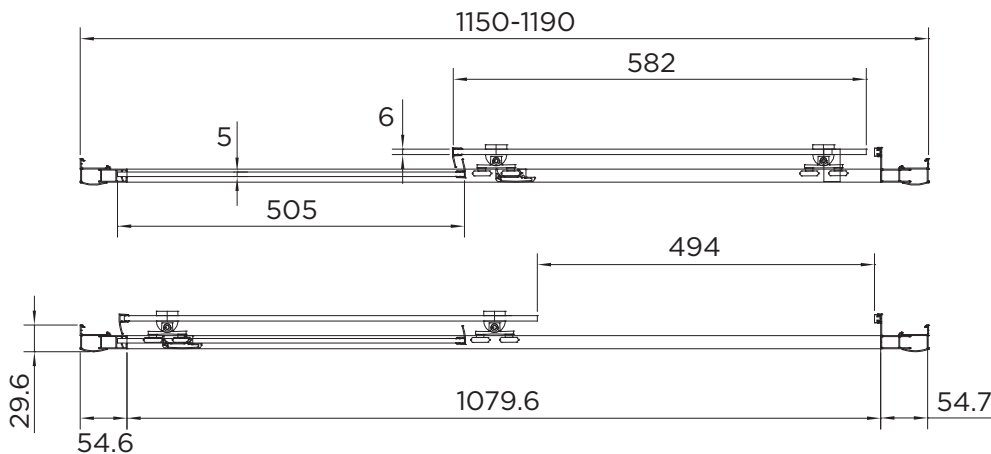

SPECIFICATION
venturi 6
SLIDING DOOR

RANGE	VENTURI 6
PRODUCT	SLIDING DOOR
CODE	AQ9325S
SIZE	1200
PROFILE COLOUR	SILVER
GLASS THICKNESS	6mm
GLASS FINISH	CLEAR
GLASS TREATMENT	CLEAN & CLEAR™
HEIGHT	1900
ADJUSTMENT IN RECESS	1150-1190
ADJUSTMENT WITH SIDE PANEL	1157-1197
OPTIONAL SIDE PANEL	YES
APERTURE	494
GUARANTEE	LIFETIME
GLASS BS EN	EN12150-1T
CE	YES/EN14428
PROFILE MATERIAL	ALUMINUM/6463#
HANDLE MATERIAL	STAINLESS STEEL
ROLLER MATERIAL	ZINC ALLOY/ABS CHROME
QUICK RELEASE ROLLERS	YES
FIXED PANEL SIZE	505
MOVING PANEL SIZE	582
PRODUCT HAND	UNIVERSAL
PRODUCT WEIGHT	35KG
PACKAGED DIMENSIONS	1980x625x99
BARCODE	5031978044463

Optional Cover Strips available

*All shower enclosures carry a Lifetime Guarantee when fitted with an Aquadart shower tray, a 10 year Guarantee will be given when fitted with any other manufacturer's tray.

To register your Guarantee visit: www.aquadart.co.uk | Spare Parts available at: www.aprilaquadartspares.co.uk

All measurements in mm and are nominal