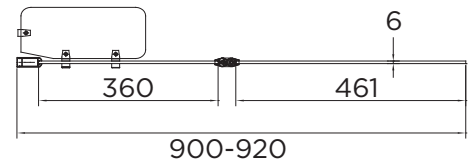

### FIXED PANEL BATH SCREEN

<b>RANGE</b>	VENTURI 6
<b>PRODUCT</b>	FIXED PANEL BATH SCREEN
<b>CODE</b>	AQ9352S
<b>SIZE</b>	900
<b>PROFILE COLOUR</b>	SILVER
<b>GLASS THICKNESS</b>	6mm
<b>GLASS FINISH</b>	CLEAR
<b>GLASS TREATMENT</b>	CLEAN & CLEAR™
<b>HEIGHT</b>	1400
<b>ADJUSTMENT</b>	900-920
<b>GUARANTEE</b>	LIFETIME*
<b>GLASS BS EN</b>	EN12150-1T
<b>CE</b>	YES/EN14428
<b>PROFILE MATERIAL</b>	ALUMINUM/6463#
<b>HINGE MATERIAL</b>	ZINC ALLOY
<b>FIXED PANEL SIZE</b>	360
<b>MOVING PANEL SIZE</b>	461
<b>OPENING</b>	INWARD/OUTWARD
<b>PRODUCT HAND</b>	UNIVERSAL
<b>PRODUCT WEIGHT</b>	22KG
<b>PACKAGED DIMENSIONS</b>	1480x955x85
<b>BARCODE</b>	5031978044616

All measurements in mm and are nominal