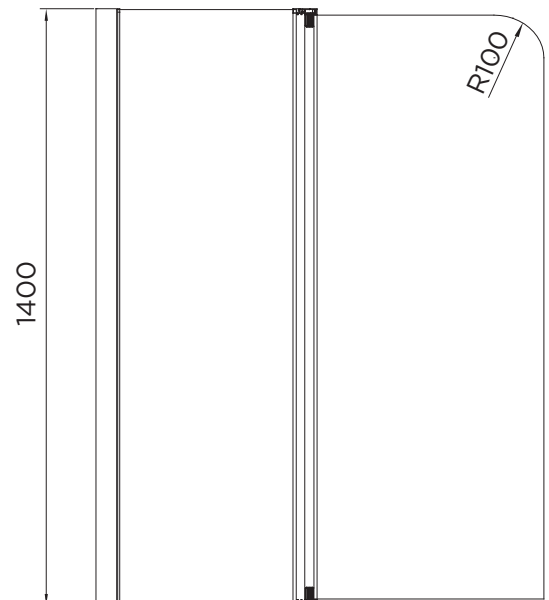

# BATH SCREEN SPECIFICATION

## venturi 6

### FIXED PANEL BATH SCREEN

<b>RANGE</b>	VENTURI 6
<b>PRODUCT</b>	FIXED PANEL BATH SCREEN
<b>CODE</b>	AQ9352S
<b>SIZE</b>	900
<b>PROFILE COLOUR</b>	SILVER
<b>GLASS THICKNESS</b>	6mm
<b>GLASS FINISH</b>	CLEAR
<b>GLASS TREATMENT</b>	CLEAN & CLEAR™
<b>HEIGHT</b>	1400
<b>ADJUSTMENT</b>	900-920
<b>GUARANTEE</b>	LIFETIME*
<b>GLASS BS EN</b>	EN12150-1T
<b>CE</b>	YES/EN14428
<b>PROFILE MATERIAL</b>	ALUMINUM/6463#
<b>HINGE MATERIAL</b>	ZINC ALLOY
<b>FIXED PANEL SIZE</b>	360
<b>MOVING PANEL SIZE</b>	461
<b>OPENING</b>	INWARD/OUTWARD
<b>PRODUCT HAND</b>	UNIVERSAL
<b>PRODUCT WEIGHT</b>	22KG
<b>PACKAGED DIMENSIONS</b>	1480x955x85
<b>BARCODE</b>	5031978044616

All measurements in mm and are nominal