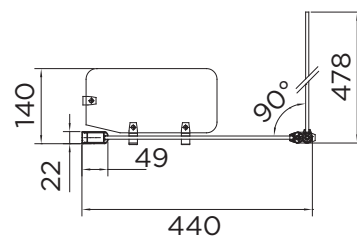

### FIXED PANEL BATH SCREEN

<b>RANGE</b>	VENTURI 6
<b>PRODUCT</b>	FIXED PANEL BATH SCREEN
<b>CODE</b>	AQ9352S
<b>SIZE</b>	900
<b>PROFILE COLOUR</b>	SILVER
<b>GLASS THICKNESS</b>	6mm
<b>GLASS FINISH</b>	CLEAR
<b>GLASS TREATMENT</b>	CLEAN & CLEAR™
<b>HEIGHT</b>	1400
<b>ADJUSTMENT</b>	900-920
<b>GUARANTEE</b>	LIFETIME*
<b>GLASS BS EN</b>	EN12150-1T
<b>CE</b>	YES/EN14428
<b>PROFILE MATERIAL</b>	ALUMINUM/6463#
<b>HINGE MATERIAL</b>	ZINC ALLOY
<b>FIXED PANEL SIZE</b>	360
<b>MOVING PANEL SIZE</b>	461
<b>OPENING</b>	INWARD/OUTWARD
<b>PRODUCT HAND</b>	UNIVERSAL
<b>PRODUCT WEIGHT</b>	22KG
<b>PACKAGED DIMENSIONS</b>	1480x955x85
<b>BARCODE</b>	5031978044616

All measurements in mm and are nominal